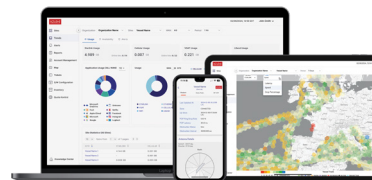

Unmatched Visibility and Reporting

KVH Manager offers a secure, powerful suite of custom Starlink tools that deliver valuable insight and control over data usage to manage operational and personal use.