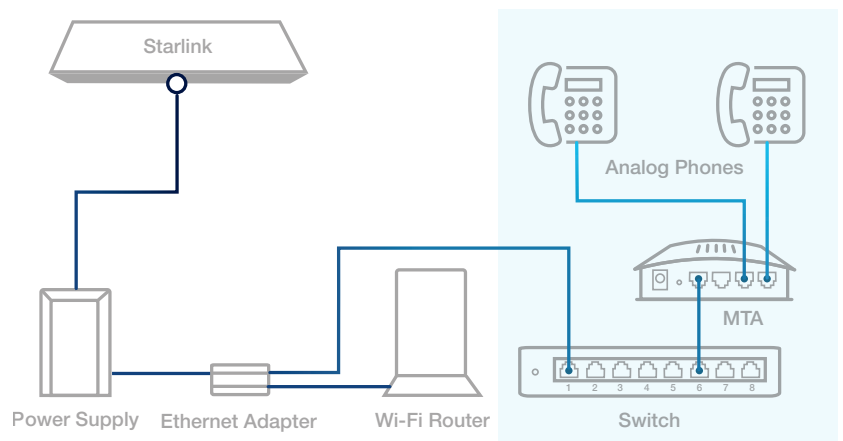

Enjoy the convenience of choosing one or two dedicated phone lines for calls to and from land and mobile lines. Plus, you can add up to five virtual numbers per phone line for inbound local calling, eliminating international rates when your connections at work and home contact you, regardless of where your travels take you.

Why Not Wi-Fi Calling?

With the addition of VoIP calling from KVH, you enjoy two phone lines and eliminate the potential issues that come with Wi-Fi calling.

First, your phone has to support Wi-Fi calling. Second, your phone service plan has to provide Wi-Fi calling service. Finally, the various agreements between phone providers and government regulations for your phone service plan with your home country phone number must also be compatible to deliver Wi-Fi calling.

With Wi-Fi calling tied to cell phones, you are relying on the phone being charged, onboard, unlocked and working properly. Having a dedicated VoIP number assigned to the boat eliminates these factors and can be used regardless of crew or management changes.

An Easy Installation

Adding VoIP to your Starlink solution is as simple as connecting a KVH MTA (PN 19-1191, MSRP $399) to a belowdeck switch (KVH CommBox™ Edge recommended) and analog phones, all of which KVH can provide and arrange to have installed for you.

Visit kvh.com/starlink or contact sales@kvh.com for more details.

World Headquarters
KVH Industries, Inc. · Middletown, RI U.S.A.
+1 401.847.3327 · info@kvh.com

EMEA Headquarters
KVH Industries A/S · Birkerød, Denmark
+45.45.160.180 · info@emea.kvh.com

Asia-Pacific Headquarters
KVH Industries Pte Ltd. · Singapore
+65.6513.0290 · info@apac.kvh.com