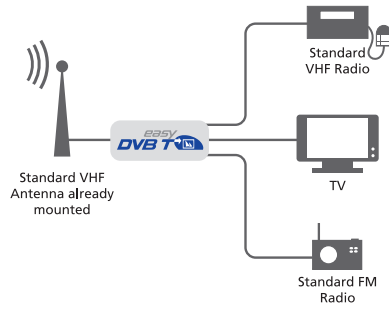

How to connect?

easyAIS

easySPLIT

easySPLIT OCB

easyDVBT

Standard connection easyDVBT to a Television with integrated digital receiver

Standard connection easyDVBT to a Television with integrated digital receiver and to an AIS receiver over an easySPLIT

Standard connection easyDVBT to a Television with integrated digital receiver and to an AIS transceiver over an easySPLIT Class B

easyTRX

Your local dealer:

Weatherdock AG
Am Weichselgarten 7
D-91058 Erlangen-Tennenlohe
fon +49 [0] 9131 - 691 460
fax +49 [0] 9131 - 691 463