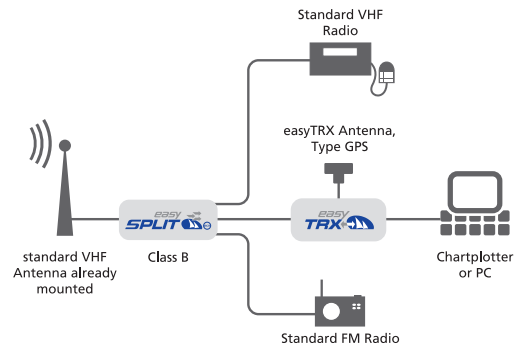

How to connect?

easyAIS

easySPLIT

easySPLIT OCB

easyDVBT

Standard connection easyDVBT to a Television with integrated digital receiver

Standard connection easyDVBT to a Television with integrated digital receiver and to an AIS receiver over an easySPLIT

Standard connection easyDVBT to a Television with integrated digital receiver and to an AIS transceiver over an easySPLIT Class B

easyTRX

Your local dealer:

Weatherdock AG
Am Weichselgarten 7
D-91058 Erlangen-Tennenlohe
fon +49 [0] 9131 - 691 460
fax +49 [0] 9131 - 691 463