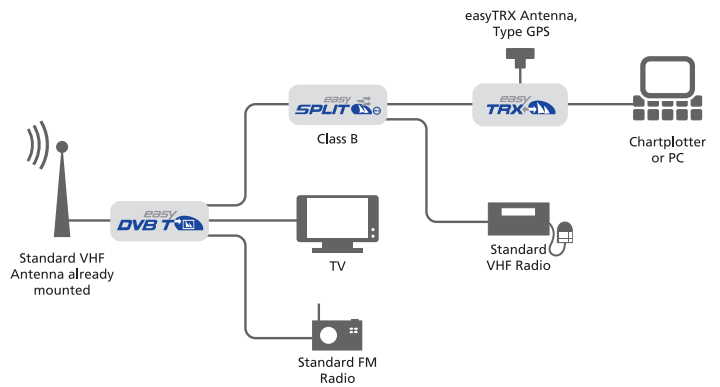

How to connect?

easyAIS

easySPLIT

easySPLIT OCB

easyDVBT

Standard connection easyDVBT to a Television with integrated digital receiver

Standard connection easyDVBT to a Television with integrated digital receiver and to an AIS receiver over an easySPLIT

Standard connection easyDVBT to a Television with integrated digital receiver and to an AIS transceiver over an easySPLIT Class B

easyTRX

Your local dealer:

Weatherdock AG
Am Weichselgarten 7
D-91058 Erlangen-Tennenlohe
fon +49 [0] 9131 - 691 460
fax +49 [0] 9131 - 691 463