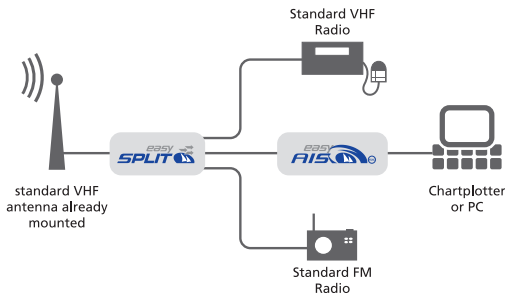

How to connect?

easyAIS

easySPLIT

easySPLIT OCB

easyDVBT

Standard connection easyDVBT to a Television with integrated digital receiver

Standard connection easyDVBT to a Television with integrated digital receiver and to an AIS receiver over an easySPLIT

Standard connection easyDVBT to a Television with integrated digital receiver and to an AIS transceiver over an easySPLIT Class B

easyTRX

Your local dealer:

Weatherdock AG
Am Weichselgarten 7
D-91058 Erlangen-Tennenlohe
fon +49 [0] 9131 - 691 460
fax +49 [0] 9131 - 691 463