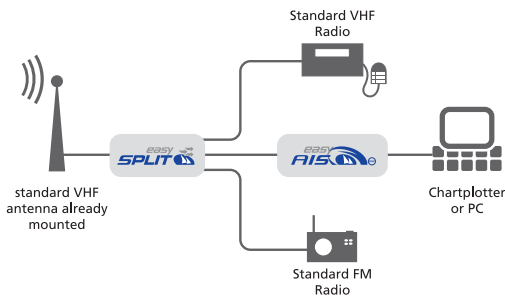

How to connect?

easyAIS

easySPLIT

easySPLIT OCB

easyDVBT

Standard connection easyDVBT to a Television with integrated digital receiver

Standard connection easyDVBT to a Television with integrated digital receiver and to an AIS receiver over an easySPLIT

Standard connection easyDVBT to a Television with integrated digital receiver and to an AIS transceiver over an easySPLIT Class B

easyTRX

Your local dealer:

Weatherdock AG
Am Weichselgarten 7
D-91058 Erlangen-Tennenlohe
fon +49 [0] 9131 - 691 460
fax +49 [0] 9131 - 691 463