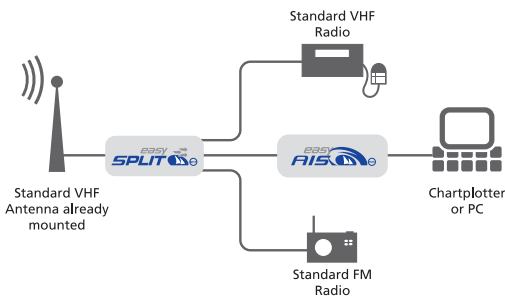

How to connect?

easyAIS

easySPLIT

easySPLIT OCB

easyDVBT

Standard connection easyDVBT to a Television with integrated digital receiver

Standard connection easyDVBT to a Television with integrated digital receiver and to an AIS receiver over an easySPLIT

Standard connection easyDVBT to a Television with integrated digital receiver and to an AIS transceiver over an easySPLIT Class B

easyTRX

Your local dealer:

Weatherdock AG
Am Weichselgarten 7
D-91058 Erlangen-Tennenlohe
fon +49 [0] 9131 - 691 460
fax +49 [0] 9131 - 691 463