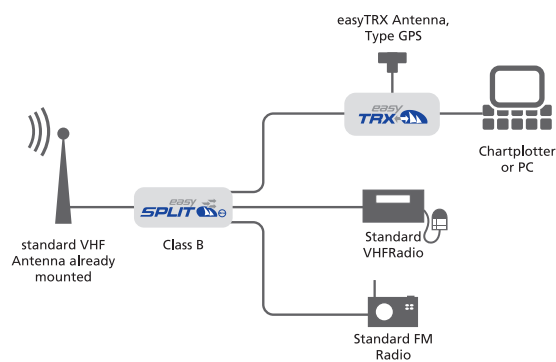

How to connect?

easyAIS

easySPLIT

easySPLIT OCB

easyDVBT

Standard connection easyDVBT to a Television with integrated digital receiver

Standard connection easyDVBT to a Television with integrated digital receiver and to an AIS receiver over an easySPLIT

Standard connection easyDVBT to a Television with integrated digital receiver and to an AIS transceiver over an easySPLIT Class B

easyTRX

Your local dealer:

Weatherdock AG
Am Weichselgarten 7
D-91058 Erlangen-Tennenlohe
fon +49 [0] 9131 - 691 460
fax +49 [0] 9131 - 691 463