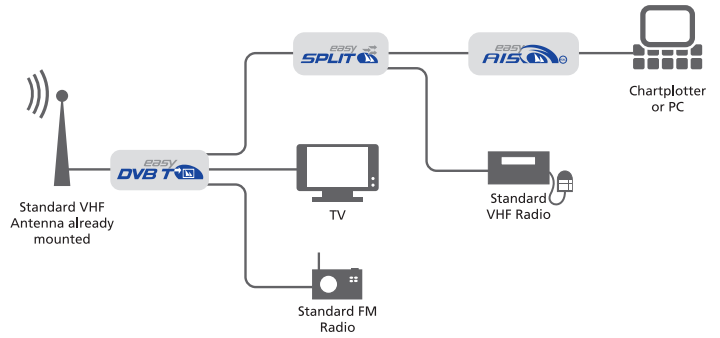

How to connect?

easyAIS

easySPLIT

easySPLIT OCB

easyDVBT

Standard connection easyDVBT to a Television with integrated digital receiver

Standard connection easyDVBT to a Television with integrated digital receiver and to an AIS receiver over an easySPLIT

Standard connection easyDVBT to a Television with integrated digital receiver and to an AIS transceiver over an easySPLIT Class B

easyTRX

Your local dealer:

Weatherdock AG
Am Weichselgarten 7
D-91058 Erlangen-Tennenlohe
fon +49 [0] 9131 - 691 460
fax +49 [0] 9131 - 691 463