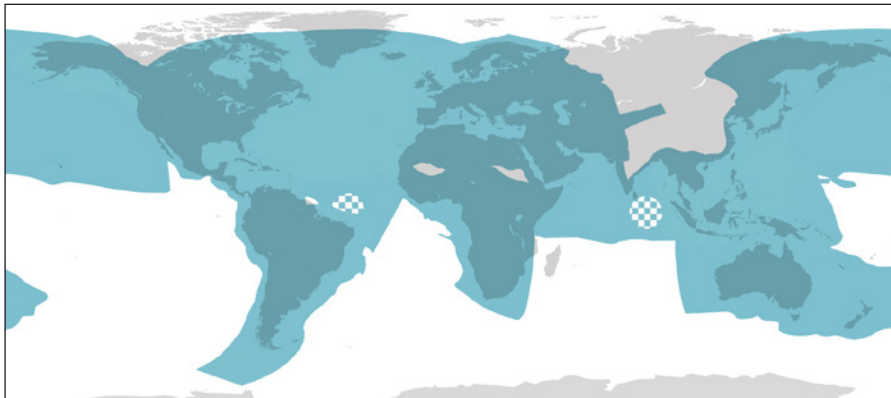

Bring Broadband Hardware & Service Onboard for One Low Monthly Price

In today's competitive market, you need to run a smart and efficient business. That's why KVH has made it even easier to bring broadband connections onboard with our flexible and affordable Equipment Leasing Program. Avoid a major capital investment when upgrading your vessels and treat these powerful SATCOM solutions as a multi-year operating expense. KVH's Leasing Program makes updating your broadband connections and VoIP telephone service more affordable than ever! Contact your dealer/distributor or KVH sales for details.

mini-VSAT Broadband Coverage

TracPhone mini-VSAT Broadband products offer a tremendous coverage area, including the most widely used shipping routes around the world, with high-speed, reliable Internet and voice connections. Visit www.kvh.com/minivsatmap for details.

TracPhone V3/V3IP Ku-band Coverage*

* The TracPhone V3IP and V3 are 2-axis, stabilized antennas that do not provide coverage in areas where the satellite is directly overhead as shown in the hatched areas above.

General Terms

- All prices are in USD and do not include any taxes or fees that may apply.
- All rate plans are based on a minimum 1-year contract.
- Published data rates are rate plan maximums and may vary in different regions and under different conditions. Subscribers will typically experience speeds ship-to-shore that are 70-80% of the published data rates.
- All services and plans are subject to the KVH Master Services Agreement.
- Subscribers are permitted to change subscription plans and suspend service with certain restrictions. For complete details, see KVH mini-VSAT Broadband "Airtime Rate Plan Changes and Suspension Policies" and "Airtime Rate Plan Change/Suspension Form" at www.kvh.com/mvbcustomercenter.
- A maximum of 5 Global Static IP addresses are available per modem. See www.kvh.com/staticip for details.
- A KVH-assigned voice line phone number is provided at no charge. A user-specified voice line phone number is $20/month.
- Virtual local phone numbers can be added for a monthly fee of $20 per number (5 max) where available and are subject to in-country regulations. The list of available area/city codes worldwide can be found at www.kvh.com/mvbcustomercenter.
- With Metered Plans, both incoming and outgoing calls are charged at $0.49/minute. A few select countries and satellite phone services are blocked. Contact KVH Airtime Services for special rates for these areas and services.

KVH Industries A/S
EMEA Headquarters
Kokkedal, Denmark
Tel: +45.45.160.180 Fax: +45.45.160.181
Email: info@emea.kvh.com

KVH Industries, Inc.
World Headquarters
Middletown, RI U.S.A.
Tel: +1.401.847.3327 Fax: +1.401.849.0045
Email: info@kvh.com

KVH Industries Pte Ltd.
Asia-Pacific Headquarters
Singapore
Tel: +65.6513.0290 Fax: +65.6472.3469
Email: info@apac.kvh.com