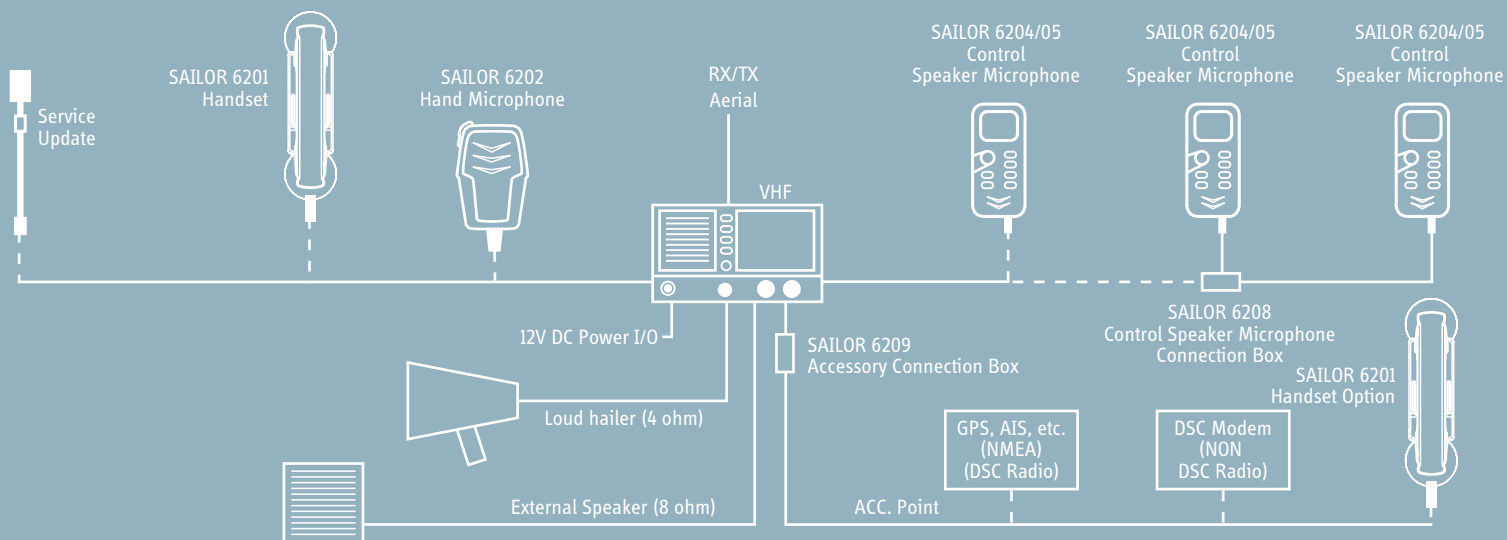

Technical Specifications

Weight SAILOR 6210/6215 transceiver unit, approx.	< 1.2kg
Weight SAILOR 6210/6215 transceiver unit incl. Hand Microphone and mounting bracket, approx.	< 1,5kg
Operational Temperature Range	-15°C to 55°C
Storage Temperature Range	-40°C to 80°C
Power Supply	12VDC Nominal (10,8- 15,6VDC)
Frequency Range	TX 156,000-161,450, RX 156,000-163,425 MHz
Channel Spacing/Bandwidth	12.5kHz and 25kHz
Receiver Sensitivity	< -119dBm Typically @ 20dB SINAD CCITT Weighted
Antenna	Connector UHF Plug PL259. 50 Ohm Antenna 1-antenna operation for both VHF and DSC communication