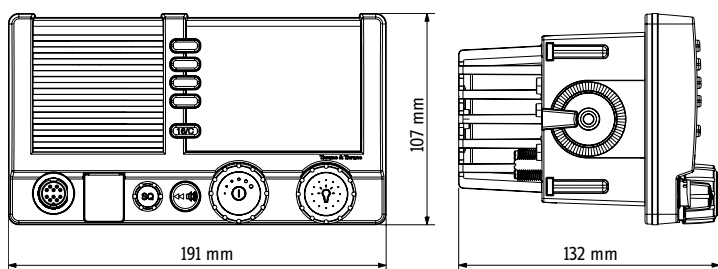

Features

	SAILOR 6210 VHF	SAILOR 6215 VHF DSC Class D
Built in DSC Class D		X
DSC address book		X
Replay	X	X
Dual watch, Tri-watch and scanning	X	X
High/Low (25/1 Watt) transmit modes	X	X
Large display	X	X
Red backlight	X	X
Display dimming	X	X
Powerful loudspeaker (Distortion <5%)	6W	6W
Tactile buttons and wheelknobs	X	X
Alert mute button	X	X

Channels

	SAILOR 6210 VHF	SAILOR 6215 VHF DSC Class D
International channels	X	X
US channels (incl. WX)	X	X
Canadian	X	X
BI channels	X	X
ATIS and ATIS Killer	X	X
Private channels	40	40

Interface

	SAILOR 6210 VHF	SAILOR 6215 VHF DSC Class D
Loud hailer functionality with talk-back	30W	30W
Foghorn functionality	30W	30W
2 handsets, Hand Microphones and 2 Control Speaker Microphones - Detachable front and rear connection	X	X
External loudspeaker	6W	6W

Installation

	SAILOR 6210 VHF	SAILOR 6215 VHF DSC Class D
Bracket and flush mounting installation	X	X
Waterproof rating all over including Hand Microphones and Control Speaker Microphones	IPx8 & IPx6	IPx8 & IPx6
Approval	R&TTE & Canadian	R&TTE

Subject to change without further notice.