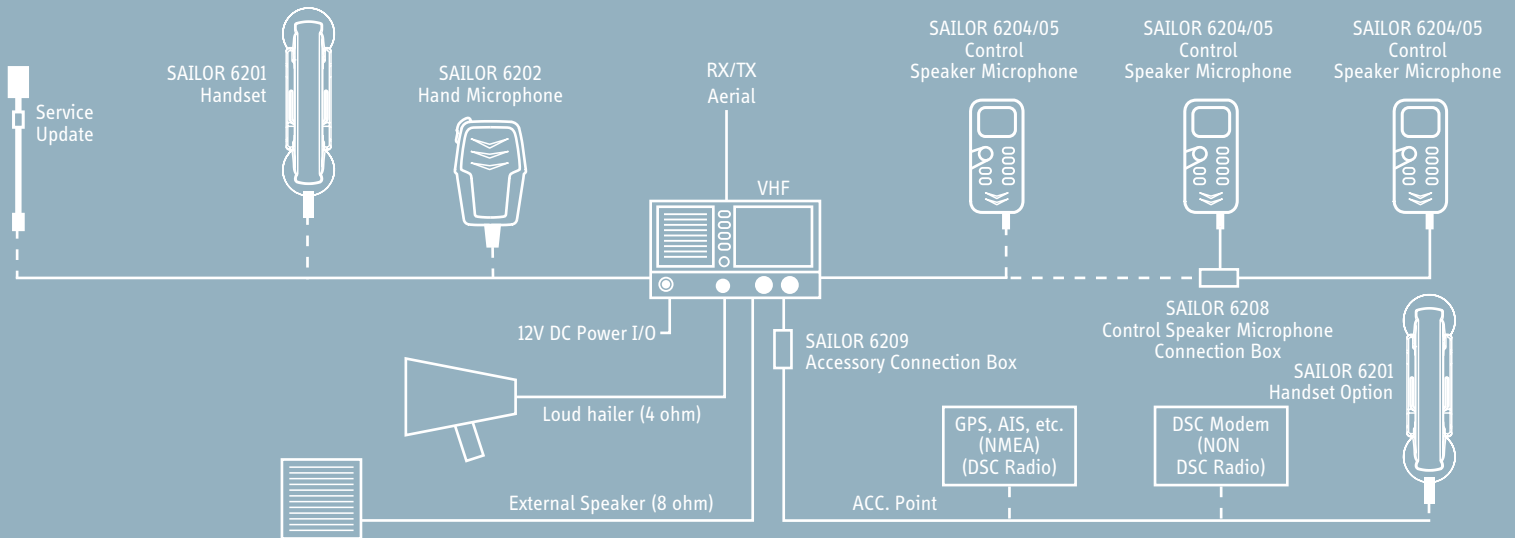

Technical Specifications

Weight SAILOR 6210/6215 transceiver unit, approx.	< 1.2kg
Weight SAILOR 6210/6215 transceiver unit incl. Hand Microphone and mounting bracket, approx.	< 1,5kg
Operational Temperature Range	-15°C to 55°C
Storage Temperature Range	-40°C to 80°C
Power Supply	12VDC Nominal (10,8- 15,6VDC)
Frequency Range	TX 156,000-161,450, RX 156,000-163,425 MHz
Channel Spacing/Bandwidth	12.5kHz and 25kHz
Receiver Sensitivity	< -119dBm Typically @ 20dB SINAD CCITT Weighted
Antenna	Connector UHF Plug PL259. 50 Ohm Antenna 1-antenna operation for both VHF and DSC communication