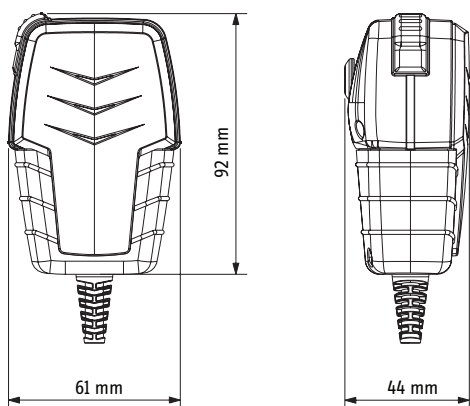

Technical Specifications

Weight SAILOR 6210/6215 transceiver unit, approx.	< 1.2kg
Weight SAILOR 6210/6215 transceiver unit incl. Hand Microphone and mounting bracket, approx.	< 1,5kg
Operational Temperature Range	-15°C to 55°C
Storage Temperature Range	-40°C to 80°C
Power Supply	12VDC Nominal (10,8- 15,6VDC)
Frequency Range	TX 156,000-161,450, RX 156,000-163,425 MHz
Channel Spacing/Bandwidth	12.5kHz and 25kHz
Receiver Sensitivity	< -119dBm Typically @ 20dB SINAD CCITT Weighted
Antenna	Connector UHF Plug PL259. 50 Ohm Antenna 1-antenna operation for both VHF and DSC communication