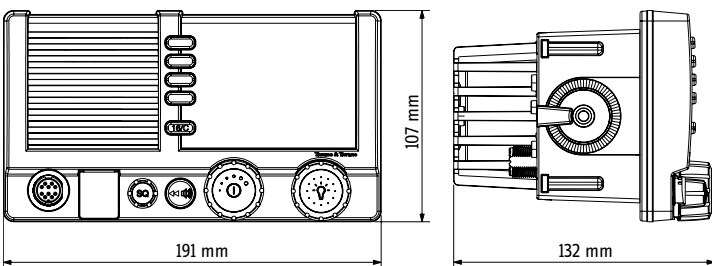

Features

	SAILOR 6210 VHF	SAILOR 6215 VHF DSC Class D
Built in DSC Class D		X
DSC address book		X
Replay	X	X
Dual watch, Tri-watch and scanning	X	X
High/Low (25/1 Watt) transmit modes	X	X
Large display	X	X
Red backlight	X	X
Display dimming	X	X
Powerful loudspeaker (Distortion <5%)	6W	6W
Tactile buttons and wheelknobs	X	X
Alert mute button	X	X

Channels

	SAILOR 6210 VHF	SAILOR 6215 VHF DSC Class D
International channels	X	X
US channels (incl. WX)	X	X
Canadian	X	X
BI channels	X	X
ATIS and ATIS Killer	X	X
Private channels	40	40

Interface

	SAILOR 6210 VHF	SAILOR 6215 VHF DSC Class D
Loud hailer functionality with talk-back	30W	30W
Foghorn functionality	30W	30W
2 handsets, Hand Microphones and 2 Control Speaker Microphones - Detachable front and rear connection	X	X
External loudspeaker	6W	6W

Installation

	SAILOR 6210 VHF	SAILOR 6215 VHF DSC Class D
Bracket and flush mounting installation	X	X
Waterproof rating all over including Hand Microphones and Control Speaker Microphones	IPx8 & IPx6	IPx8 & IPx6
Approval	R&TTE & Canadian	R&TTE

Subject to change without further notice.