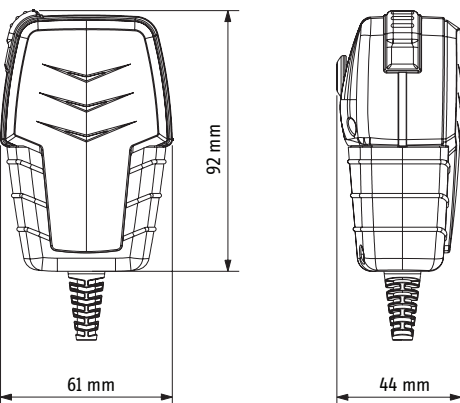

Technical Specifications

Weight SAILOR 6210/6215 transceiver unit, approx.	< 1.2kg
Weight SAILOR 6210/6215 transceiver unit incl. Hand Microphone and mounting bracket, approx.	< 1,5kg
Operational Temperature Range	-15°C to 55°C
Storage Temperature Range	-40°C to 80°C
Power Supply	12VDC Nominal (10,8- 15,6VDC)
Frequency Range	TX 156,000-161,450, RX 156,000-163,425 MHz
Channel Spacing/Bandwidth	12.5kHz and 25kHz
Receiver Sensitivity	< -119dBm Typically @ 20dB SINAD CCITT Weighted
Antenna	Connector UHF Plug PL259. 50 Ohm Antenna 1-antenna operation for both VHF and DSC communication