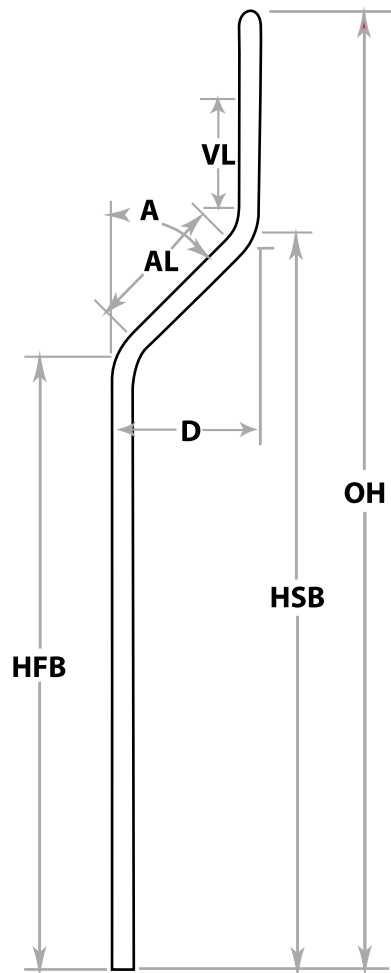

ANGLEGUARD DIMENSIONS

9.5" & 12" WIDE

View from AFT

Right Side
Single Bend

Right Side
Double Bend

	W			OH	HFB	D	A	AL	VL
Model #	Center to Center	Tubing Diameter	Style	Overall Height	Height of 1st Bend	Overall Depth	Bend Angle from Vertical	Angled Flat Length	Upper Vertical Flat Length
AG10	9.5" / 24.13 cm	1" / 2.54 cm	Double Bend	58" / 147.32 cm	34.5" / 101.6 cm	9" / 22.86 cm	45°	5" / 21.59 cm	6.5" / 16.51cm
AG115	9.5" / 24.13 cm	1.25" / 3.175 cm	Single Bend	58" / 147.32 cm	41" / 109.22 cm	8" / 20.31cm	25°	9" / 22.86 cm	—
AG116	9.5" / 24.13 cm	1.25" / 3.175 cm	Single Bend	56" / 144.78 cm	36" / 99.06 cm	13.5" / 35.56 cm	35°	14" / 40.64 cm	—
AG118	9.5" / 24.13 cm	1.25" / 3.175 cm	Single Bend	58" / 147.32 cm	37" / 93.97 cm	11" / 27.93 cm	25°	12" / 30.47 cm	—
AG125	9.5" / 24.13 cm	1.25" / 3.175 cm	Double Bend	58" / 147.32 cm	34" / 86.35 cm	10" / 25.39 cm	45°	9" / 22.86 cm	6.5" / 16.51cm
AG126	9.5" / 24.13 cm	1.25" / 3.175 cm	Double Bend	60.5" / 154.94 cm	34" / 86.35 cm	13" / 33.02 cm	45°	13.5" / 28.1 cm	7" / 16.51cm
AG127	9.5" / 24.13 cm	1.25" / 3.175 cm	Double Bend	62" / 157/48 cm	37" / 93.97 cm	10" / 25.39 cm	45°	10" / 25.39 cm	8" / 20.31 cm
SG10	9.5" / 24.13 cm	1" / 2.54 cm	Straight	54" / 137.16 cm	—	—	—	—	—
SG125	9.5" / 24.13 cm	1.25" / 3.175 cm	Straight	56" / 142.24 cm	—	—	—	—	—