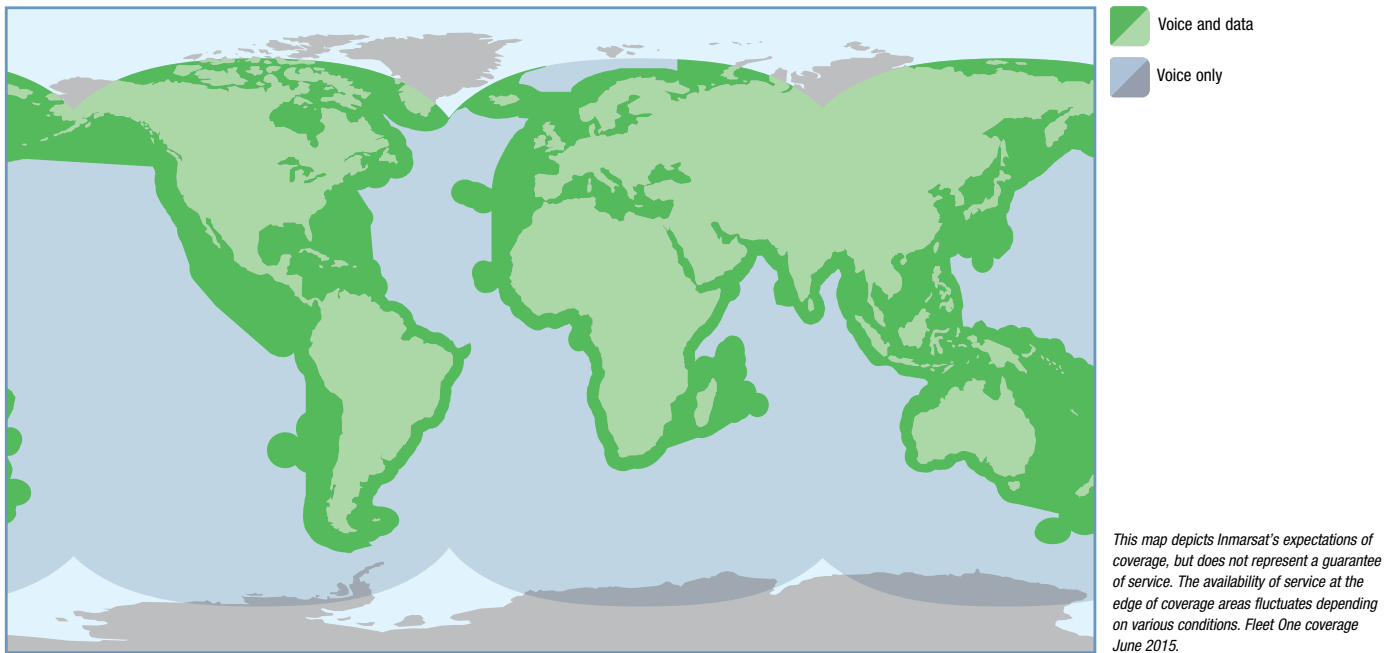

Inmarsat Fleet One **Satellite Coverage Map**