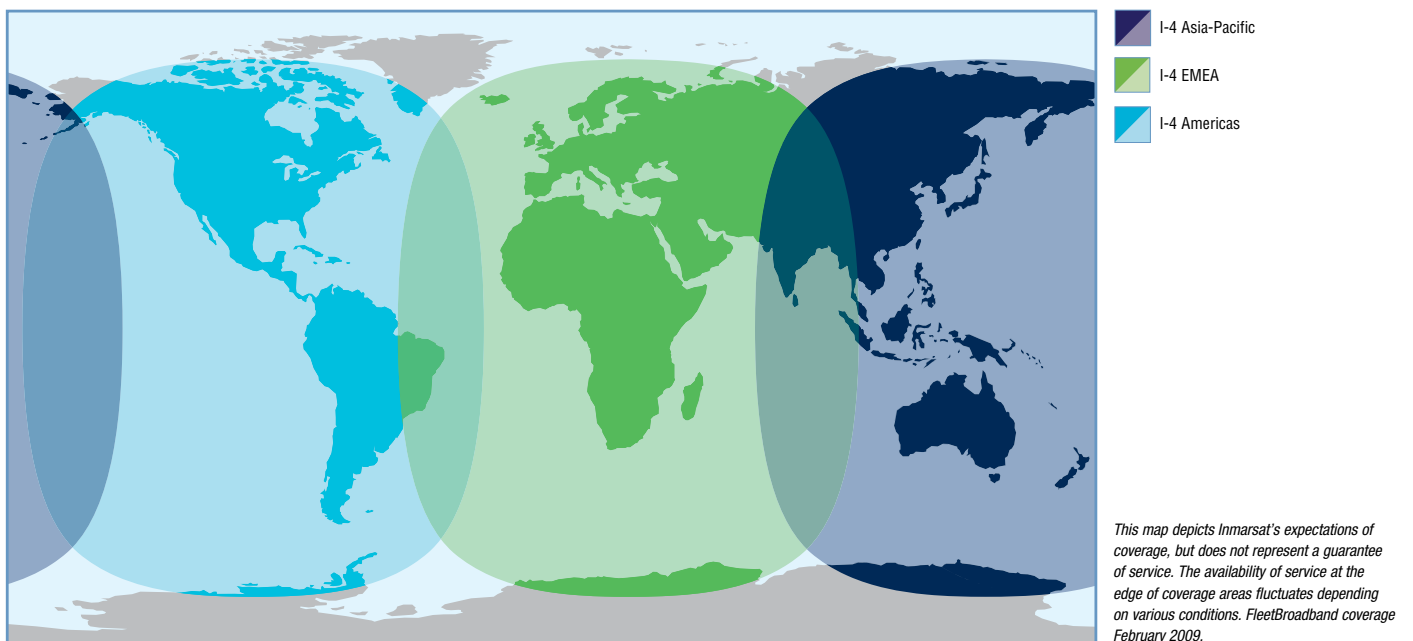

Inmarsat Fleet One **Satellite Coverage Map**

Inmarsat FleetBroadband **Satellite Coverage Map**

**KVH Industries A/S**  
 EMEA Headquarters  
 Kokkedal, Denmark  
 Tel: +45.45.160.180 Fax: +45.45.160.181  
 Email: info@emea.kvh.com